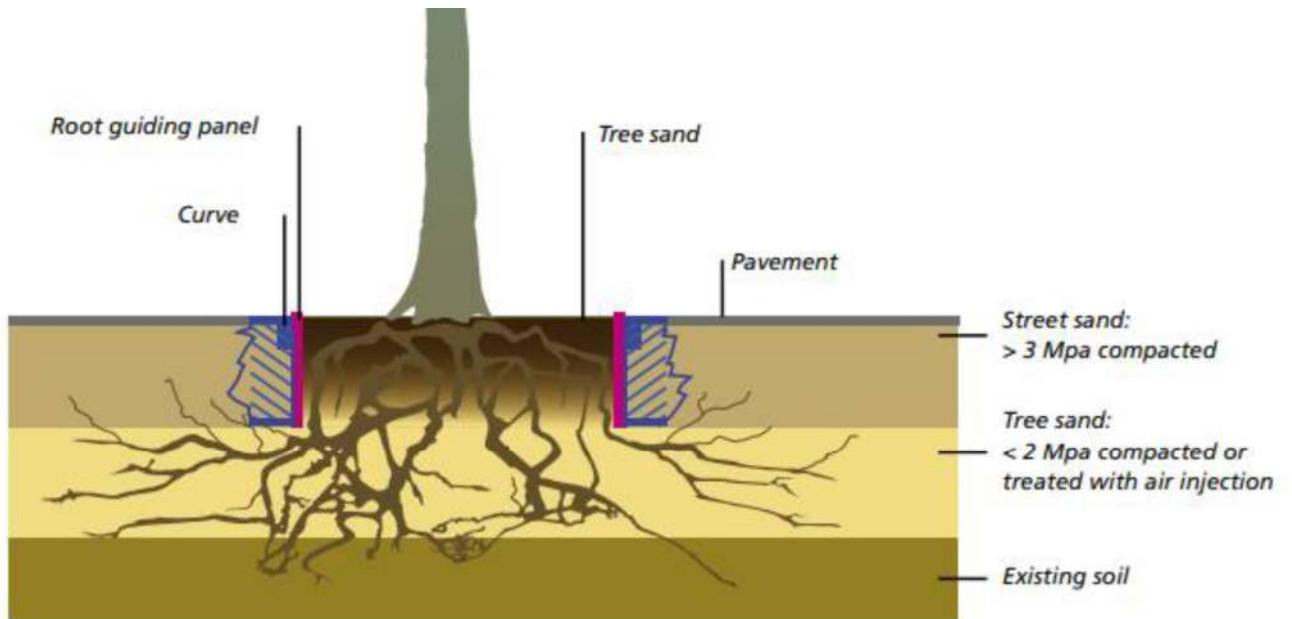

Greenfix TRG Tree Root Guiding Panel

Description

Greenfix TRG Tree Root Guide was designed to prevent root growth from lifting and damaging paving. Its panels feature special guide ribs which redirect tree roots deeper into the soil. The Root Guide can be used within two meters of the tree. Conventional root barriers do not guide roots and therefore offer no stability and limit the growing space. To prevent roots lifting the panels, horizontal ground anchors fix the panels in place. Our panels meet all requirements of root guidance. In addition, the TRG panels are also equipped with double top edge. The rim prevents root growth over the panels and prevents cracking entry of the screens.

Material

TRG30, TRG45, TRG60, TRG90, TRG105 and TRG120:

- Recycled PP (100% recycled material)
- Injection moulded copolymer polypropylene
- Manufactured in ISO 9002 certified factories
- 90° ribs guide tree roots downwards
- Reinforced double top rib, resistant to repeated foot traffic and against spring roots to prevent overgrowth
- UV-stabiliser additive to prevent adverse effects of sunlight
- Ground anchors to prevent the panel from being pushed up out of the soil •
- Produced in Europe

TRG30, TRG45 and TRG60:

- Panels are 60 cm wide

TRG90, TRG105, and TRG120:

- These panels can be interlinked in order to bridge any cables or piping encountered
- Panels are 75 cm wide

| Type | Panel Height | Width | Thickness | Per Box |
|--------|--------------|-------|-----------|---------|
| TRG30 | 30cm | 60cm | 2mm | 40pcs |
| TRG45 | 45cm | 60cm | 2mm | 26pcs |
| TRG60 | 60cm | 60cm | 2mm | 20pcs |
| TRG90 | 90cm | 75cm | 2mm | 20pcs |
| TRG105 | 105cm | 75cm | 2mm | 20pcs |
| TRG120 | 120cm | 75cm | 2mm | 20pcs |