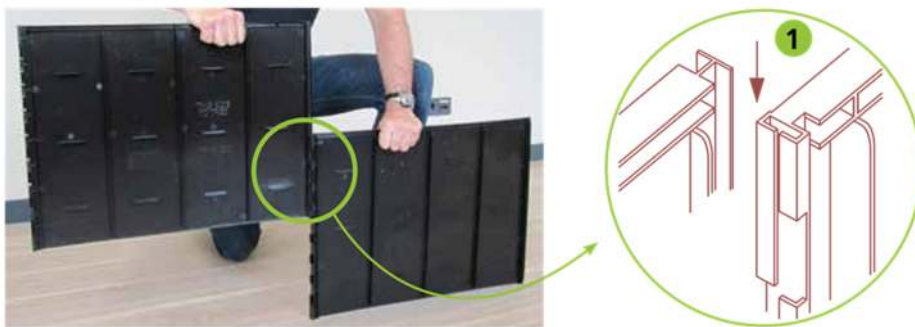

Interlock for easy installation

The specification presented above is to the best of our knowledge, true and accurate. Geo-Coastal Engineering Ltd (Geo-Coastal) reserve the right to change any specification without prior notice. Geo-Coastal cannot guarantee or offer warranty on products, unless agreed to in writing for specific conditions or for performance as the manner of handling, use and installation are beyond our control. We will not be liable for damages or losses, direct or indirect, of our Geo-Coastal Range of Products due to the above reasons. All comparative data was correct at time of print. E&OE.